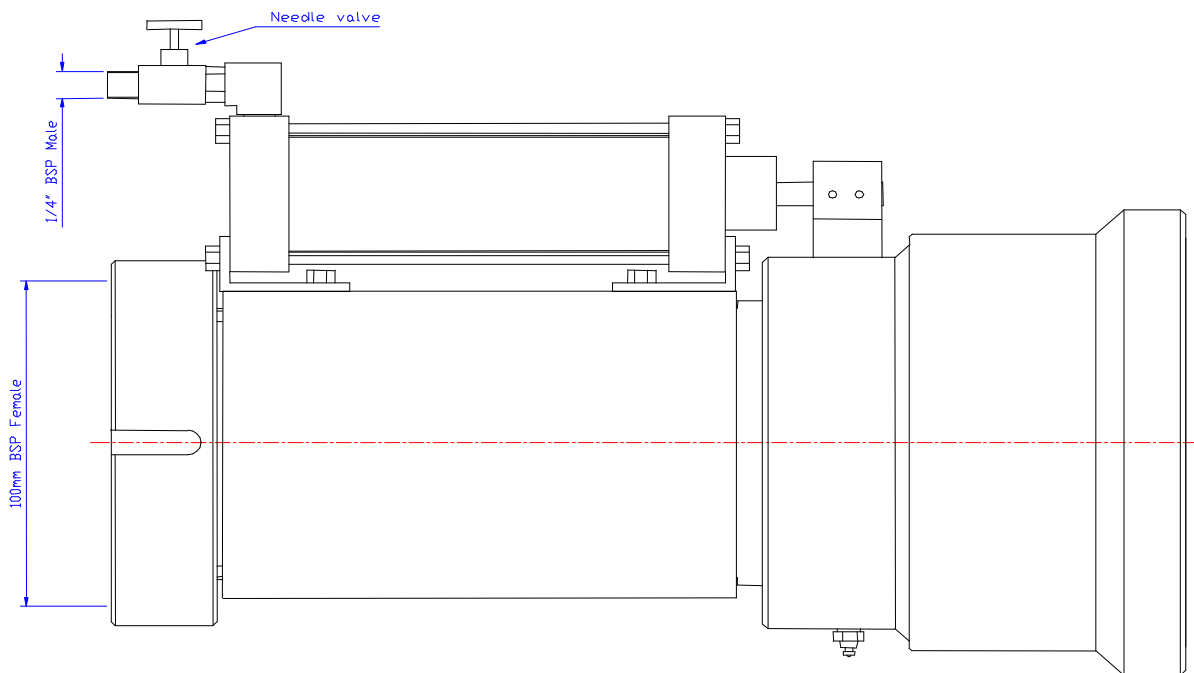

ORION SAFETY INDUSTRIES PTY LIMITED

A.C.N. 002 538 696

Tel (61) 2 9821 2244 29 SHEPHERD STREET LIVERPOOL NSW 2170 FAX (61) 2 9821 2906
AUSTRALIA